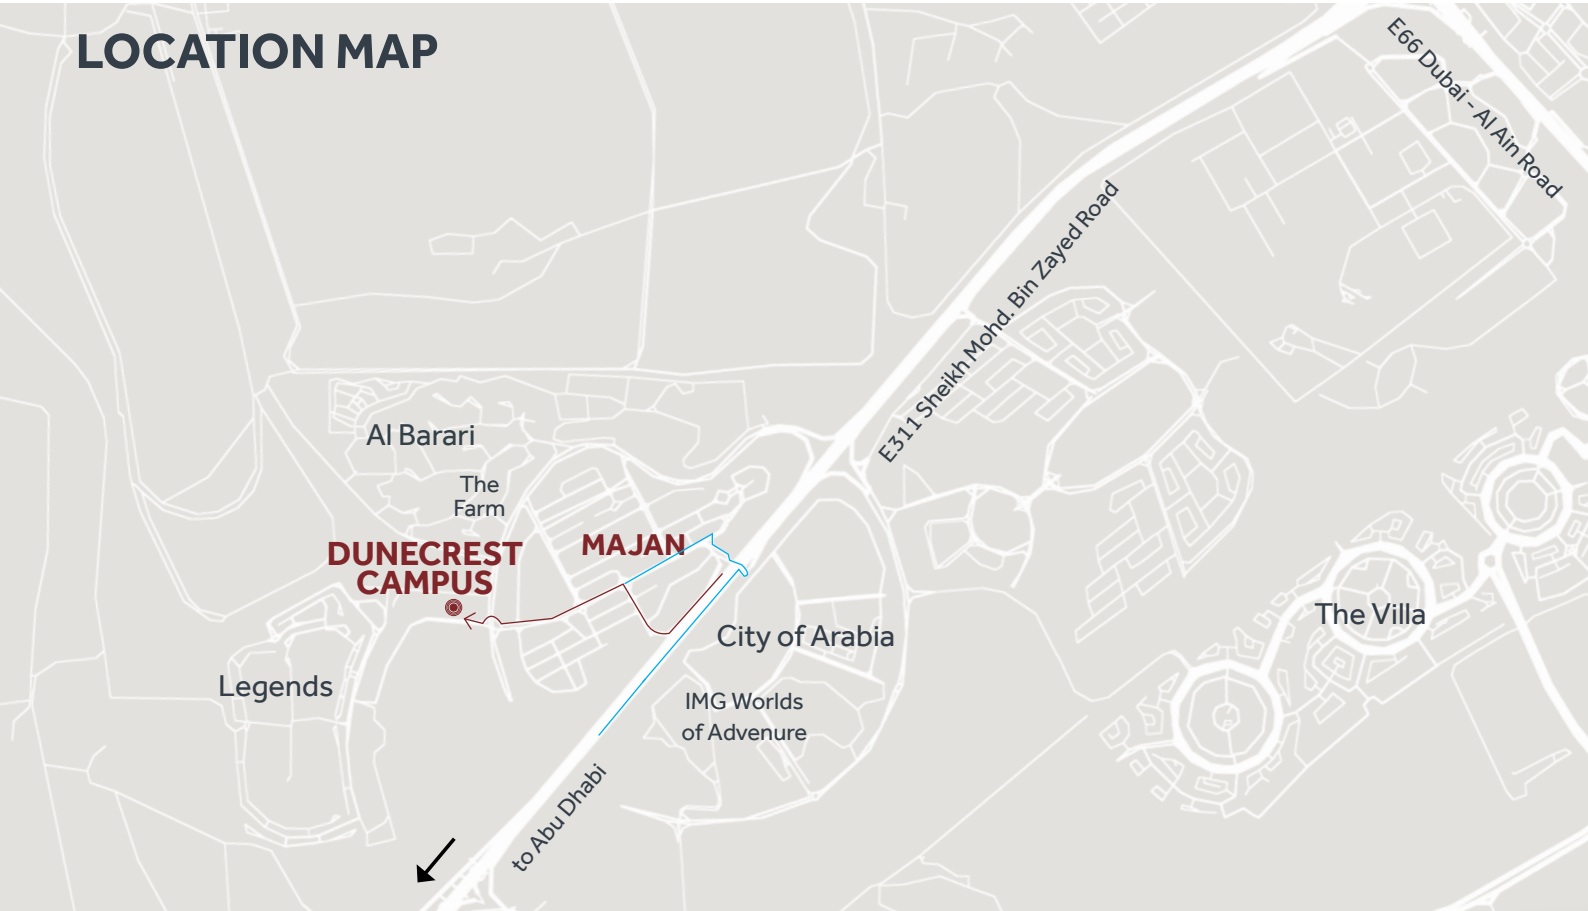

LOCATION MAP

Campus

Address

Dubailand

T: +97143336996

E: admissions@dunecrest.ae

Timings

9 a.m. to 3 p.m.

Driving Directions

[From E311 South (Abu Dhabi) bound](#)

The turn-off for Dunecrest American School is opposite IMG World of Adventures, along Sheikh Mohd. bin Zayed Road (E311), on the Abu Dhabi-bound side. As you approach the Al Barari exit, get in lane and follow signs to MAJAN.

- Take a right through the MAJAN entrance, and make a left turn at the first traffic light.
- Drive straight, past the next traffic light, and make a right turn at the T junction ahead
- Drive across the gravel median joining the road on the other side
- Keep on this road until you see the school entrance gate on your right

[From E311 North (Sharjah) bound](#)

The turn-off for Dunecrest American School is right in front of IMG World of Adventures, along Sheikh Mohd. bin Zayed Road (E311), on the Sharjah-bound side. This is a new exit, not updated yet on Google Maps.

- Heading towards Sharjah on E311, drive past Arabian Ranches and Global Village on your right hand side
- Take new Al Barari exit right after Global Village. Take that exit as it is not mentioned in Google Maps
- This exit will lead to a round about – take the second exit, making a left turn into the underpass below the main E311 highway
- Keep straight until you arrive at the traffic light – T Junction.
- Make a left at this traffic light and keep straight past the next two traffic lights, and make a right turn at the T junction ahead
- Drive across the gravel median joining the road on the other side
- Keep on this road until you see the school entrance on your right

[Click to Access Location](#)